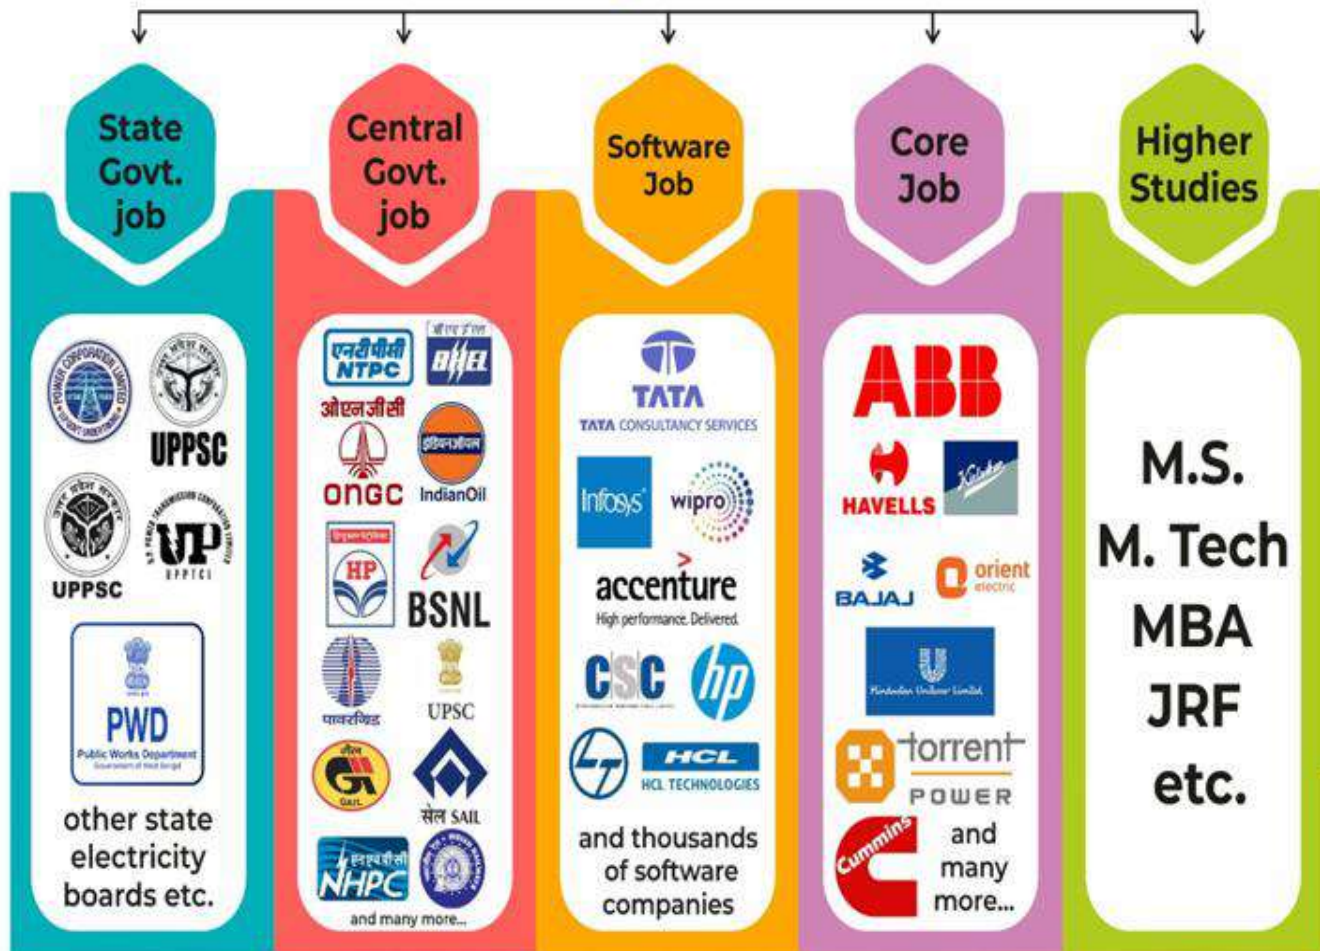

# Placement

## Placement Session (2019-2023)

100% placement  
for  
3 batches  
in a row -  
a remarkable feat

Achieved **100%** Student's Placement with multiple job offers consecutively for batch 2017-21, 2018-22 & 2019-23

**Three wins in a Row**

••••• Career Perspectives •••••

EEE offers Multi-Dimensional Career Prospects as per Market-Demands and Trends in **SOFTWARE** as well as **CORE INDUSTRIES**