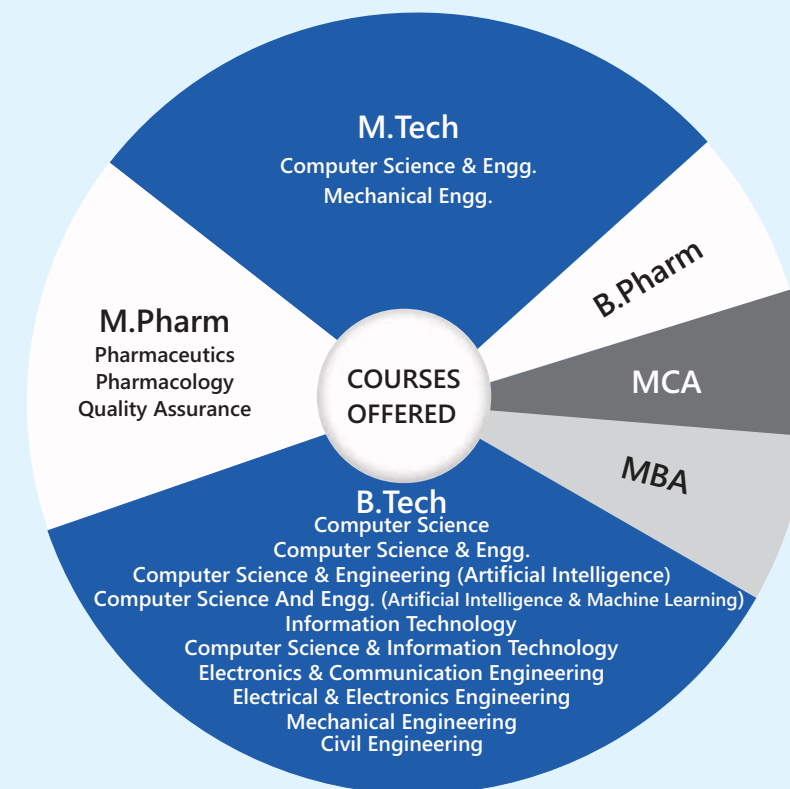

RANKING & RATING

NIRF-2022
Engineering Rank - 187
Pharmacy Rank - 97

3rd Rank
"Private Institutions (Technical)"
in India by ARIIA 2021 Ranking

Diamond Rating with QSI Gauge
An exemplary ode to quality
education

R&D FACILITIES

- ❖ KIET-MBS Research and Development (R&D Labs)
- ❖ Centre for Bio-Medical Instruments

DEVELOPING ENTREPRENEURS

- ❖ Technology Business Incubator (TBI-KIET)
- ❖ Startup Incubator: 125+

SPORTS & FITNESS FACILITIES